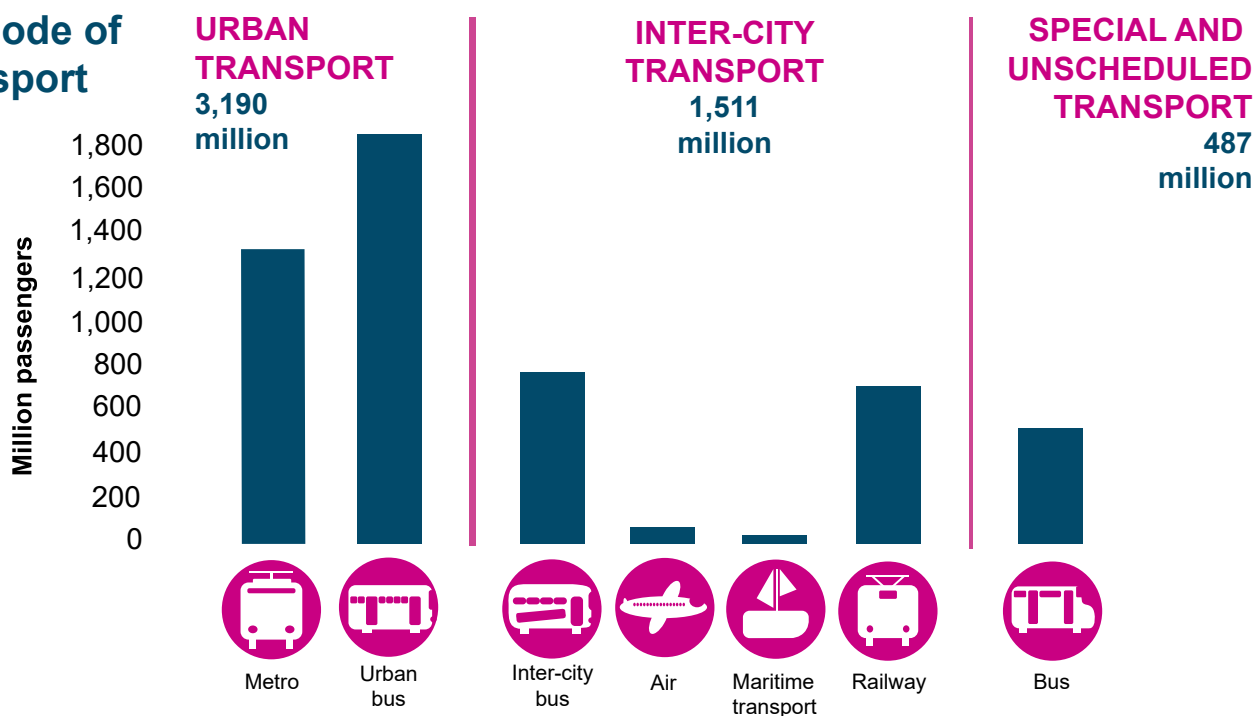

Passenger transport statistics 2023

PASSENGERS

5,188 million

↑ 18.2% respect to 2022

By mode of Transport

RAIL TRANSPORT

Passengers (%)

Local rail Regional middle-distance service Inter-city long distance service

Passengers per month