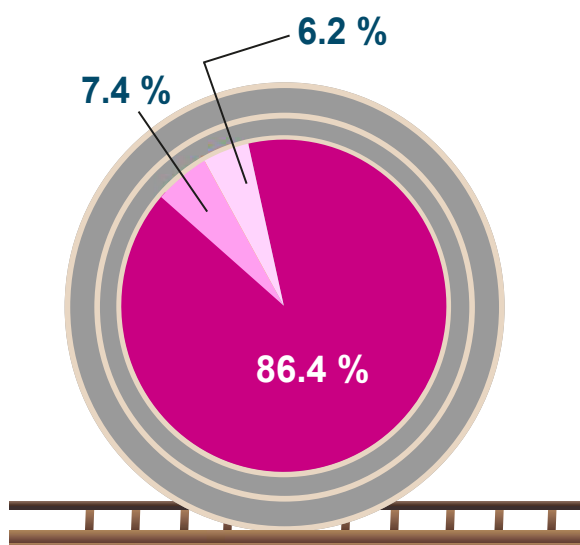

Passenger transport statistics 2023

PASSENGERS

5,188 million

↑ 18.2% respect to 2022

By mode of Transport

RAIL TRANSPORT

Passengers (%)

Local rail Regional middle-distance service Inter-city long distance service

Passengers per month