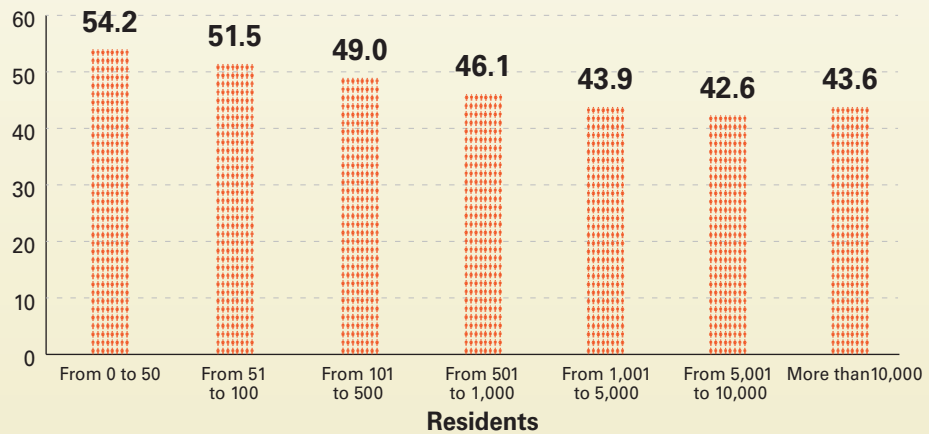

# Nomenclature 2022

Population units **153,404**

Municipalities  
**8,131**

Collective entities  
**4,908**

Singular entities  
**61,963**

Population nuclei and scattered  
**37,426** **40,976**

**65.3%**  
Singular entities with  
50 residents or less

**1.3%**  
of the total  
population

**1.1%**  
Singular entities  
with more than  
10,000 residents

**68.9%**  
of the total  
population

## Average age by size of the singular entity

Residents in the  
most populated singular  
entity of the municipality  
**84.4%**

Residents in  
scattered areas  
**3.4%**

## Number of singular entities by autonomous community