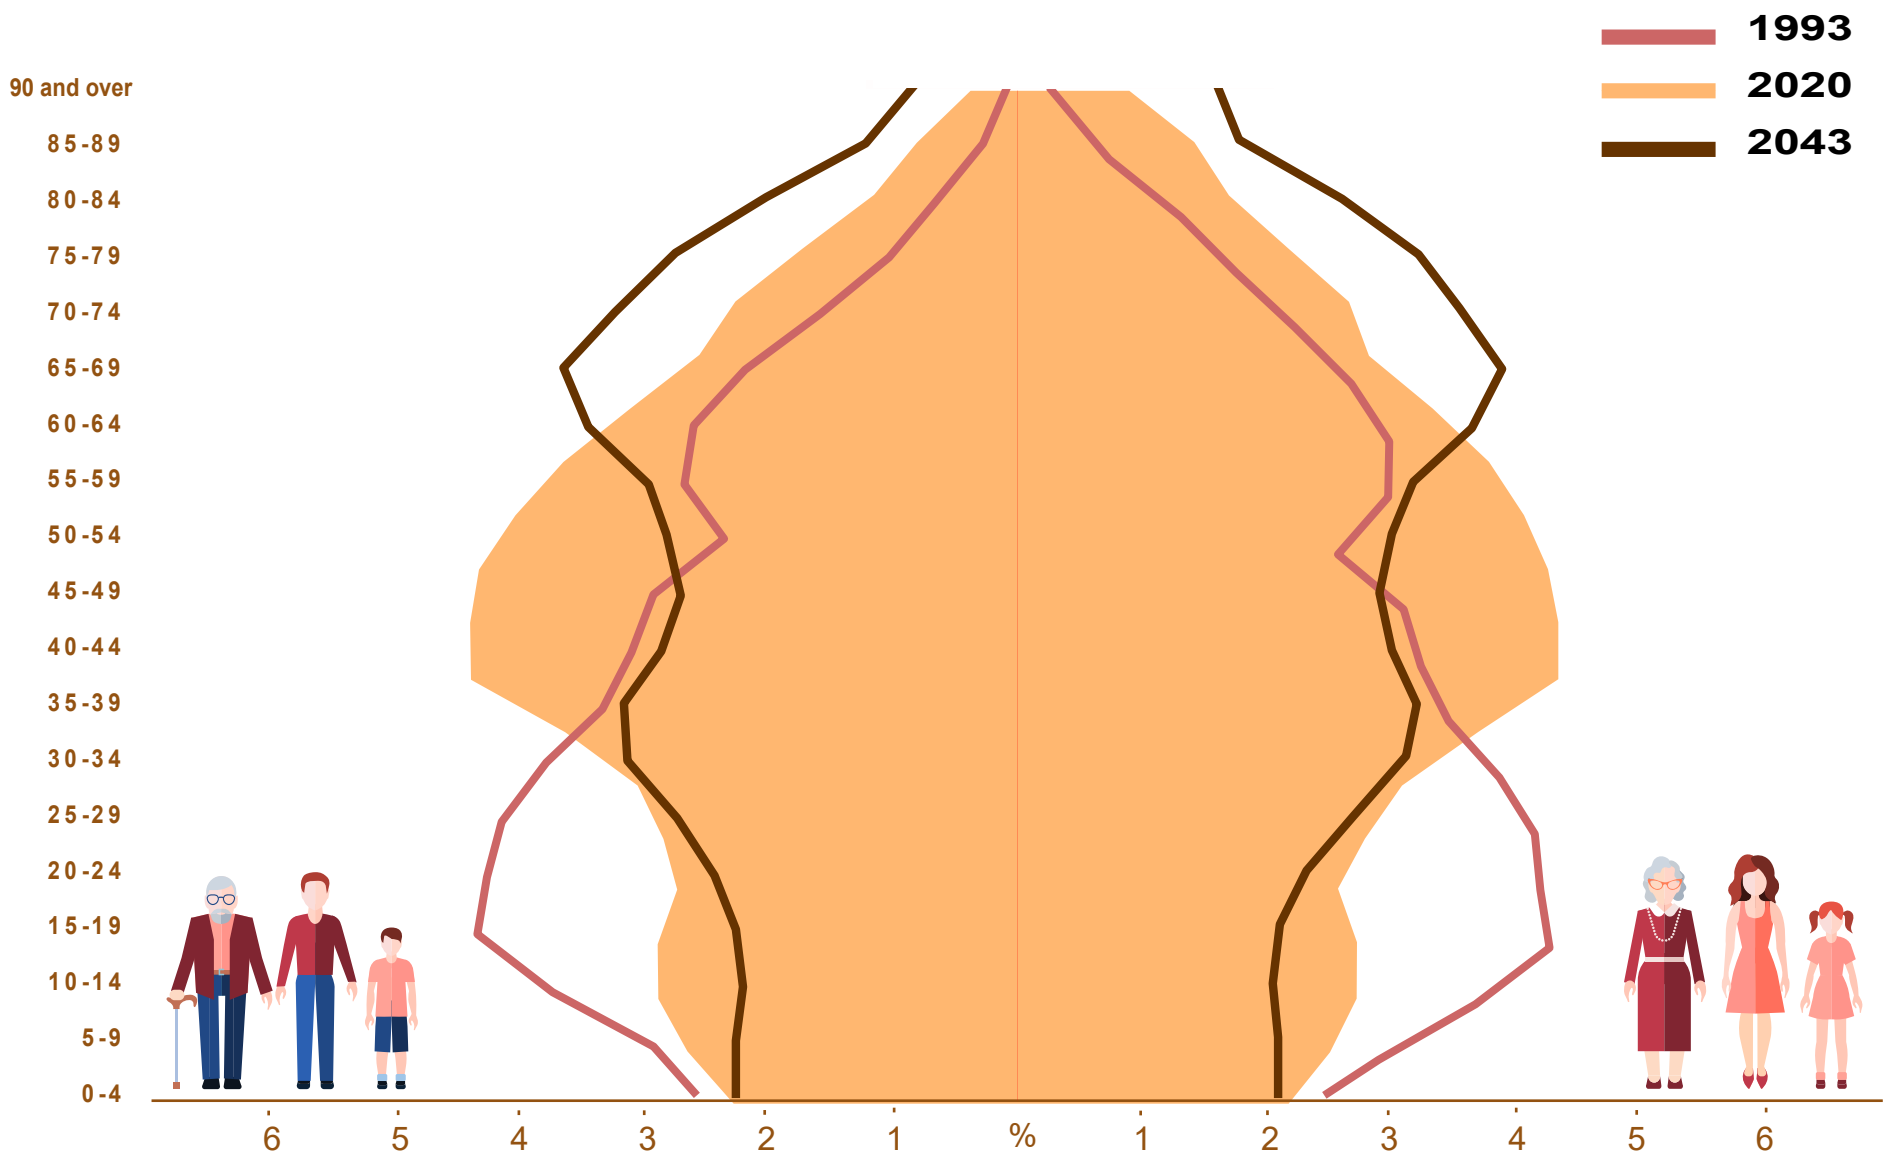

# Population Figures

Population at 1 January 2020: **47,329,981**

Population pyramids of Spain: yesterday, today and tomorrow

## Population density 2020 - People per km<sup>2</sup>