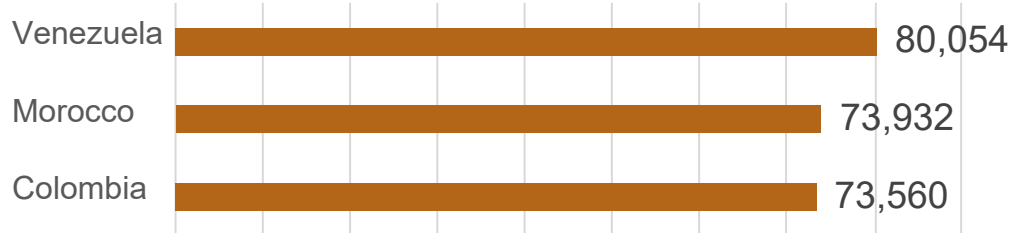

Foreign migrations in Spain. 2019

Immigrants

Where do they come from?

How many? **748,759**

Evolution of foreign migrations

Rates per 1000 inhabitants

Emigrants

How many? **297,368**

Where are they going ?

Rates per 1000 inhabitants