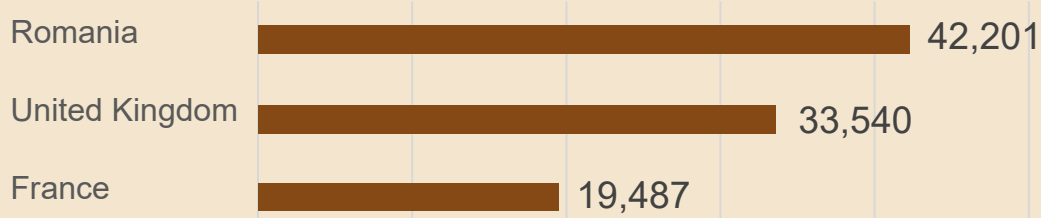

Where are they going ?

Rates per 1000 inhabitants