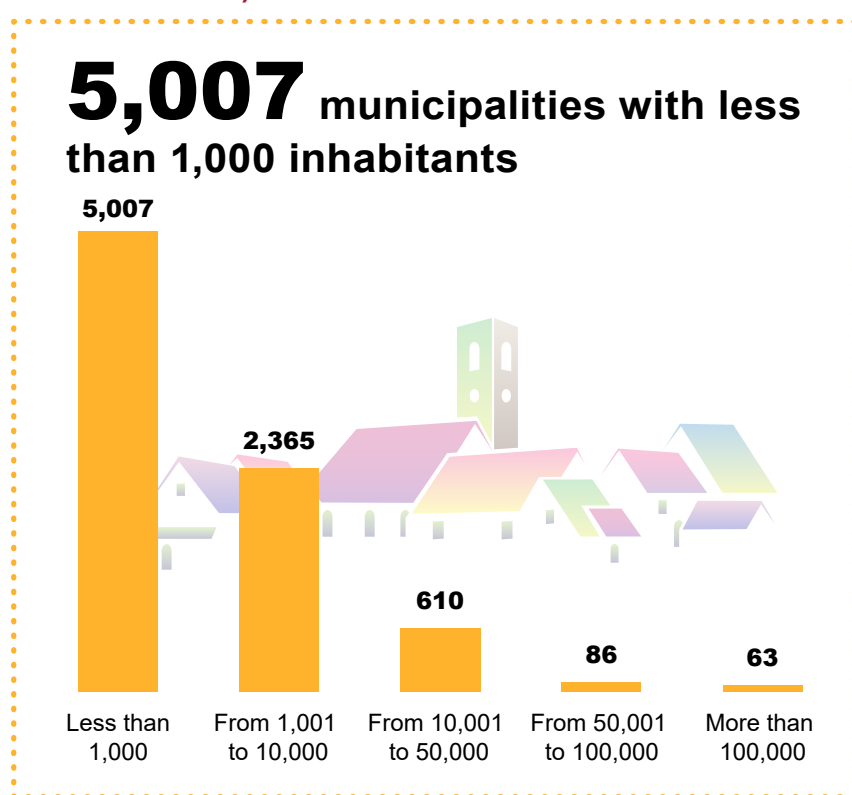

Municipal Spain 2020

Number of municipalities: **8,131**

Provinces with the most and the least municipalities:

Population registered in the Municipal Register to 01/01/2020: **47,431,256**
(Provisional data)

The most populated cities (01/01/2019)

Madrid
3,266,126

Barcelona
1,636,762

València
794,288

Sevilla
688,592

Zaragoza
674,997