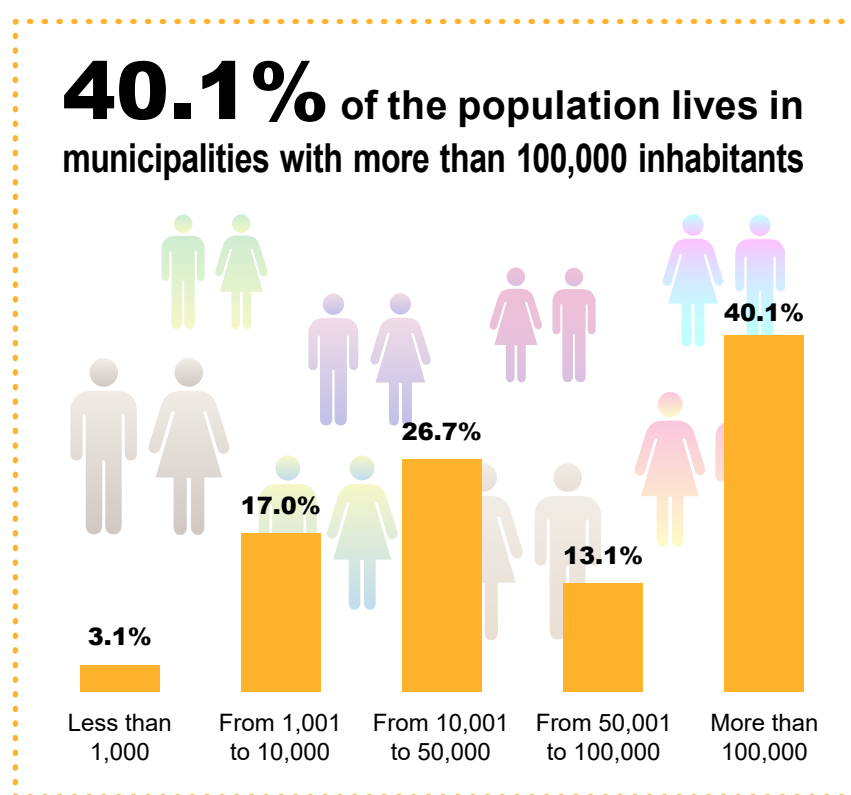

Municipal Spain 2020

Number of municipalities: **8,131**

Provinces with the most and the least municipalities:

Population registered in the Municipal Register to 01/01/2020: **47,431,256**
(Provisional data)

The most populated cities (01/01/2019)

Madrid
3,266,126

Barcelona
1,636,762

València
794,288

Sevilla
688,592

Zaragoza
674,997