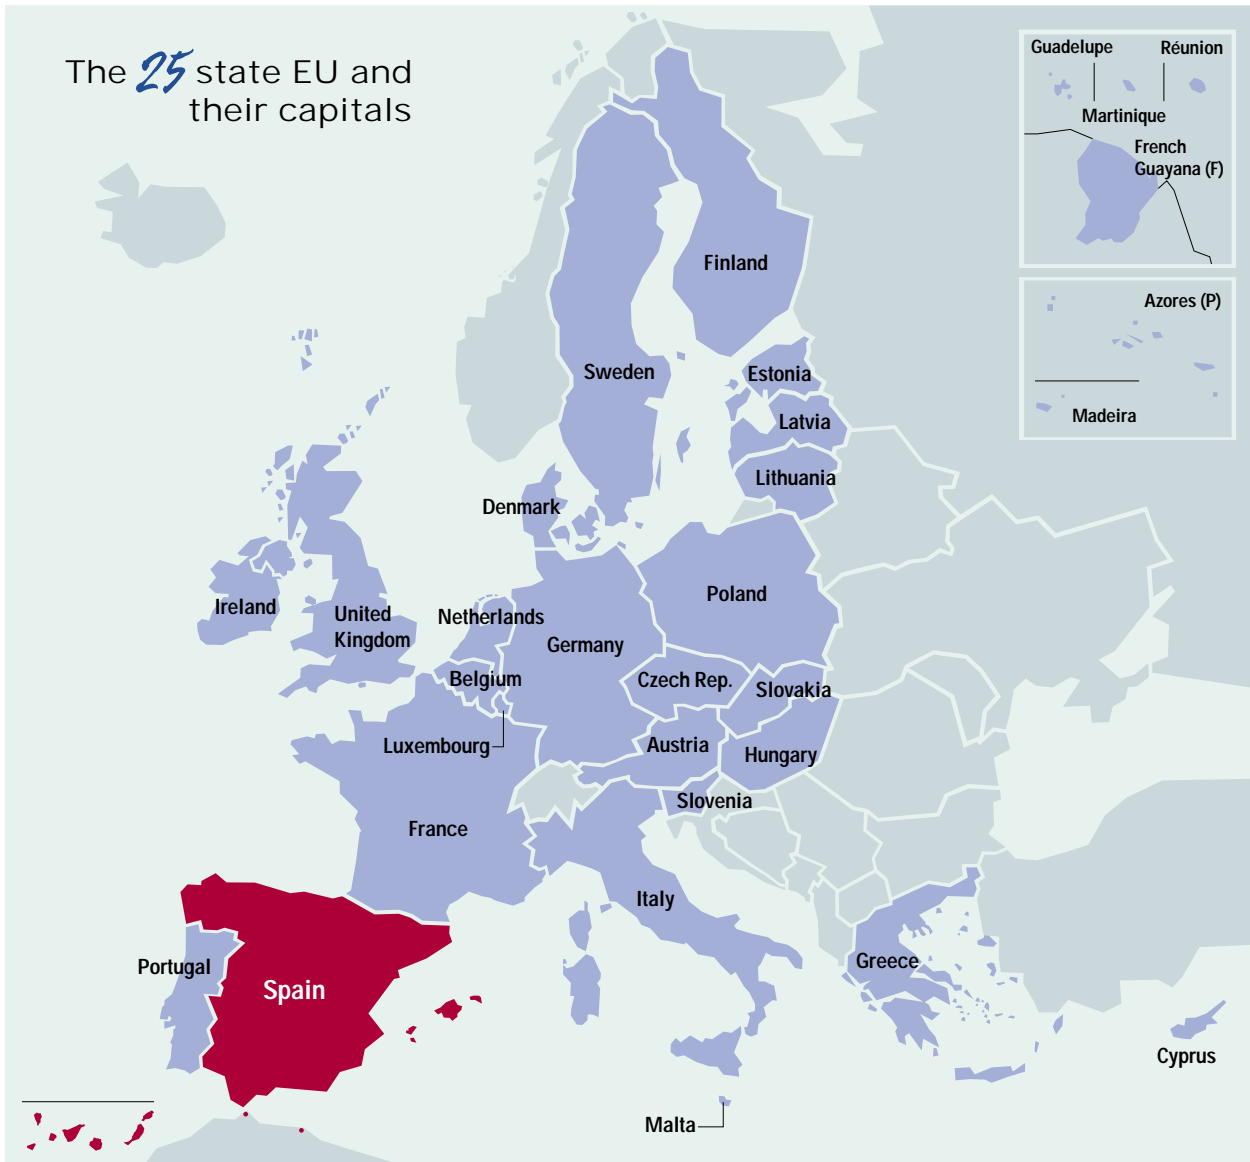

The publication is made up of a series of graphs, maps and observations on subjects so varied as population, economy, employment, society, energy and the environment.

The content of this publication is based on the selection of **25 basic indicators** published by the **Statistical Office of the European Communities (Eurostat)**, most of which belong to the group of **structural indicators**.

Labour market

12. Employment rate	31
13. Employment rate of older workers	34
14. Dispersion of regional employment	36
15. Unemployment rate	38
16. Accidents at work	40

Society

17. Youth education attainment level	43
18. Life-long learning	46
19. Health	48
20. At risk of poverty ratio	50
21. Population in jobless households	52

Environment

22. Greenhouse gas emissions	55
23. Renewable energies	58
24. Electricity and gas prices	60
25. Transport	62

Formation process of the 25 state EU	64
--	----

The 25 state EU and their capitals

Austria	<i>Vienna</i>	Greece	<i>Athens</i>	Malta	<i>Valleta</i>
Belgium	<i>Brussels</i>	Hungary	<i>Budapest</i>	Netherlands	<i>Amsterdam</i>
Cyprus	<i>Nicosia</i>	Ireland	<i>Dublin</i>	Poland	<i>Warsaw</i>
Czech Republic	<i>Praga</i>	Italy	<i>Rome</i>	Portugal	<i>Lisbon</i>
Denmark	<i>Copenhagen</i>	Latvia	<i>Riga</i>	Slovakia	<i>Bratislava</i>
Estonia	<i>Tallinn</i>	Lithuania	<i>Vilna</i>	Slovenia	<i>Ljubljana</i>
Finland	<i>Helsinki</i>	Luxembourg	<i>Luxembourg</i>	Spain	<i>Madrid</i>
France	<i>Paris</i>			Sweden	<i>Stockholm</i>
Germany	<i>Berlin</i>			United Kingdom	<i>London</i>